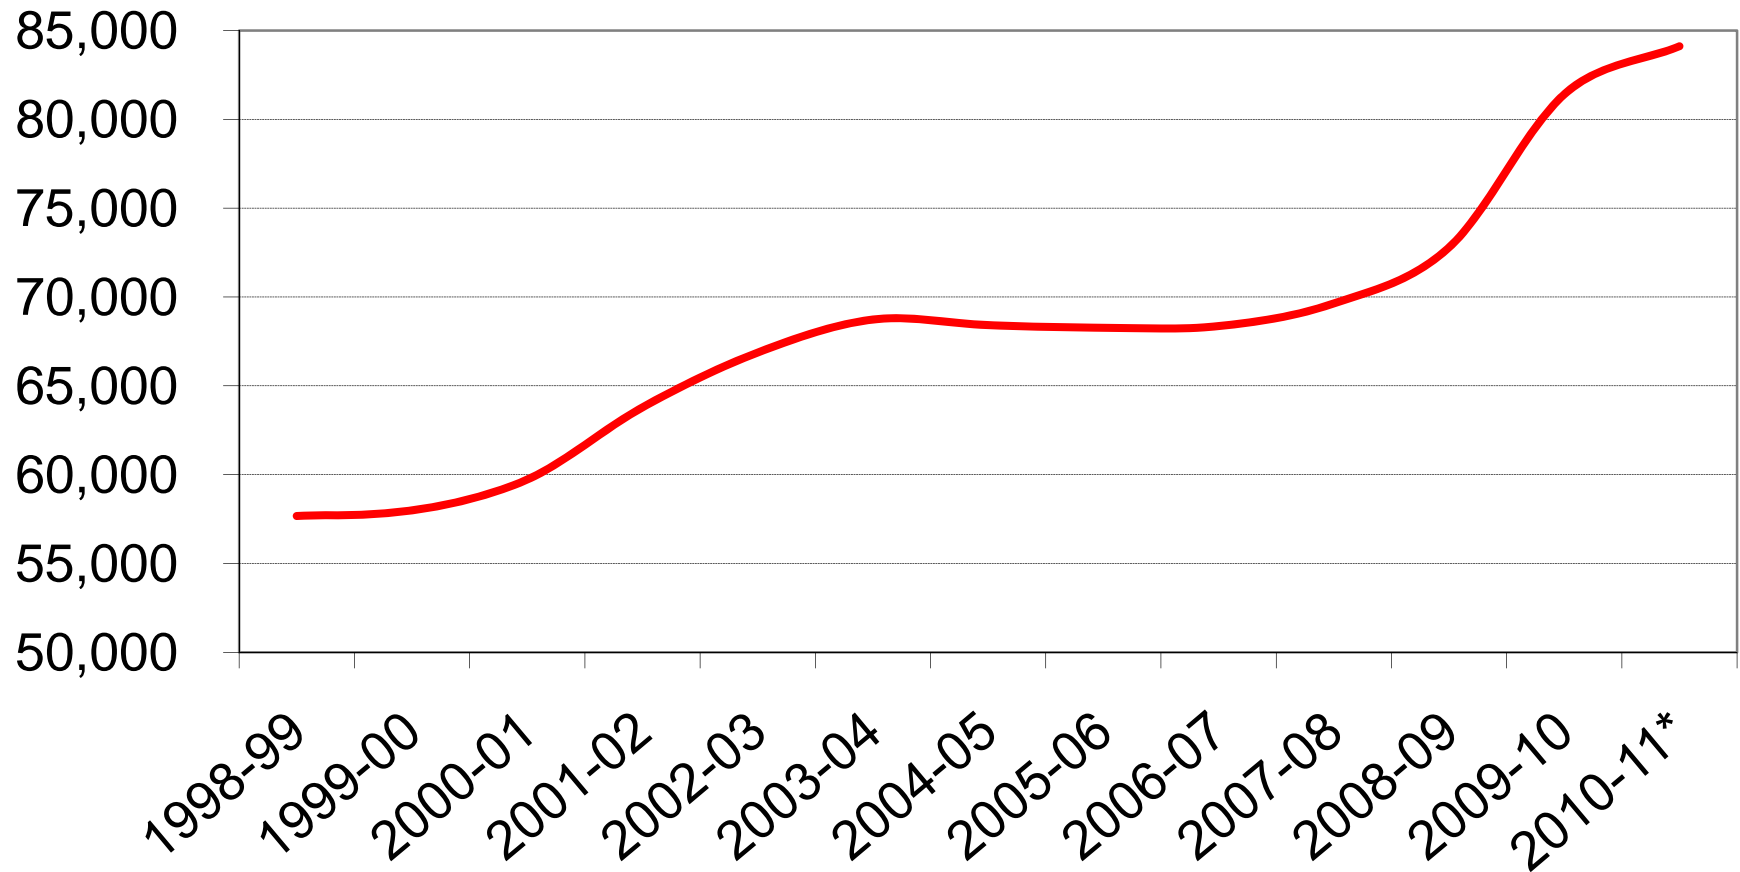

## Wisconsin Technical College System Full-Time Equivalent (FTE) Student Enrollments

\* Projected